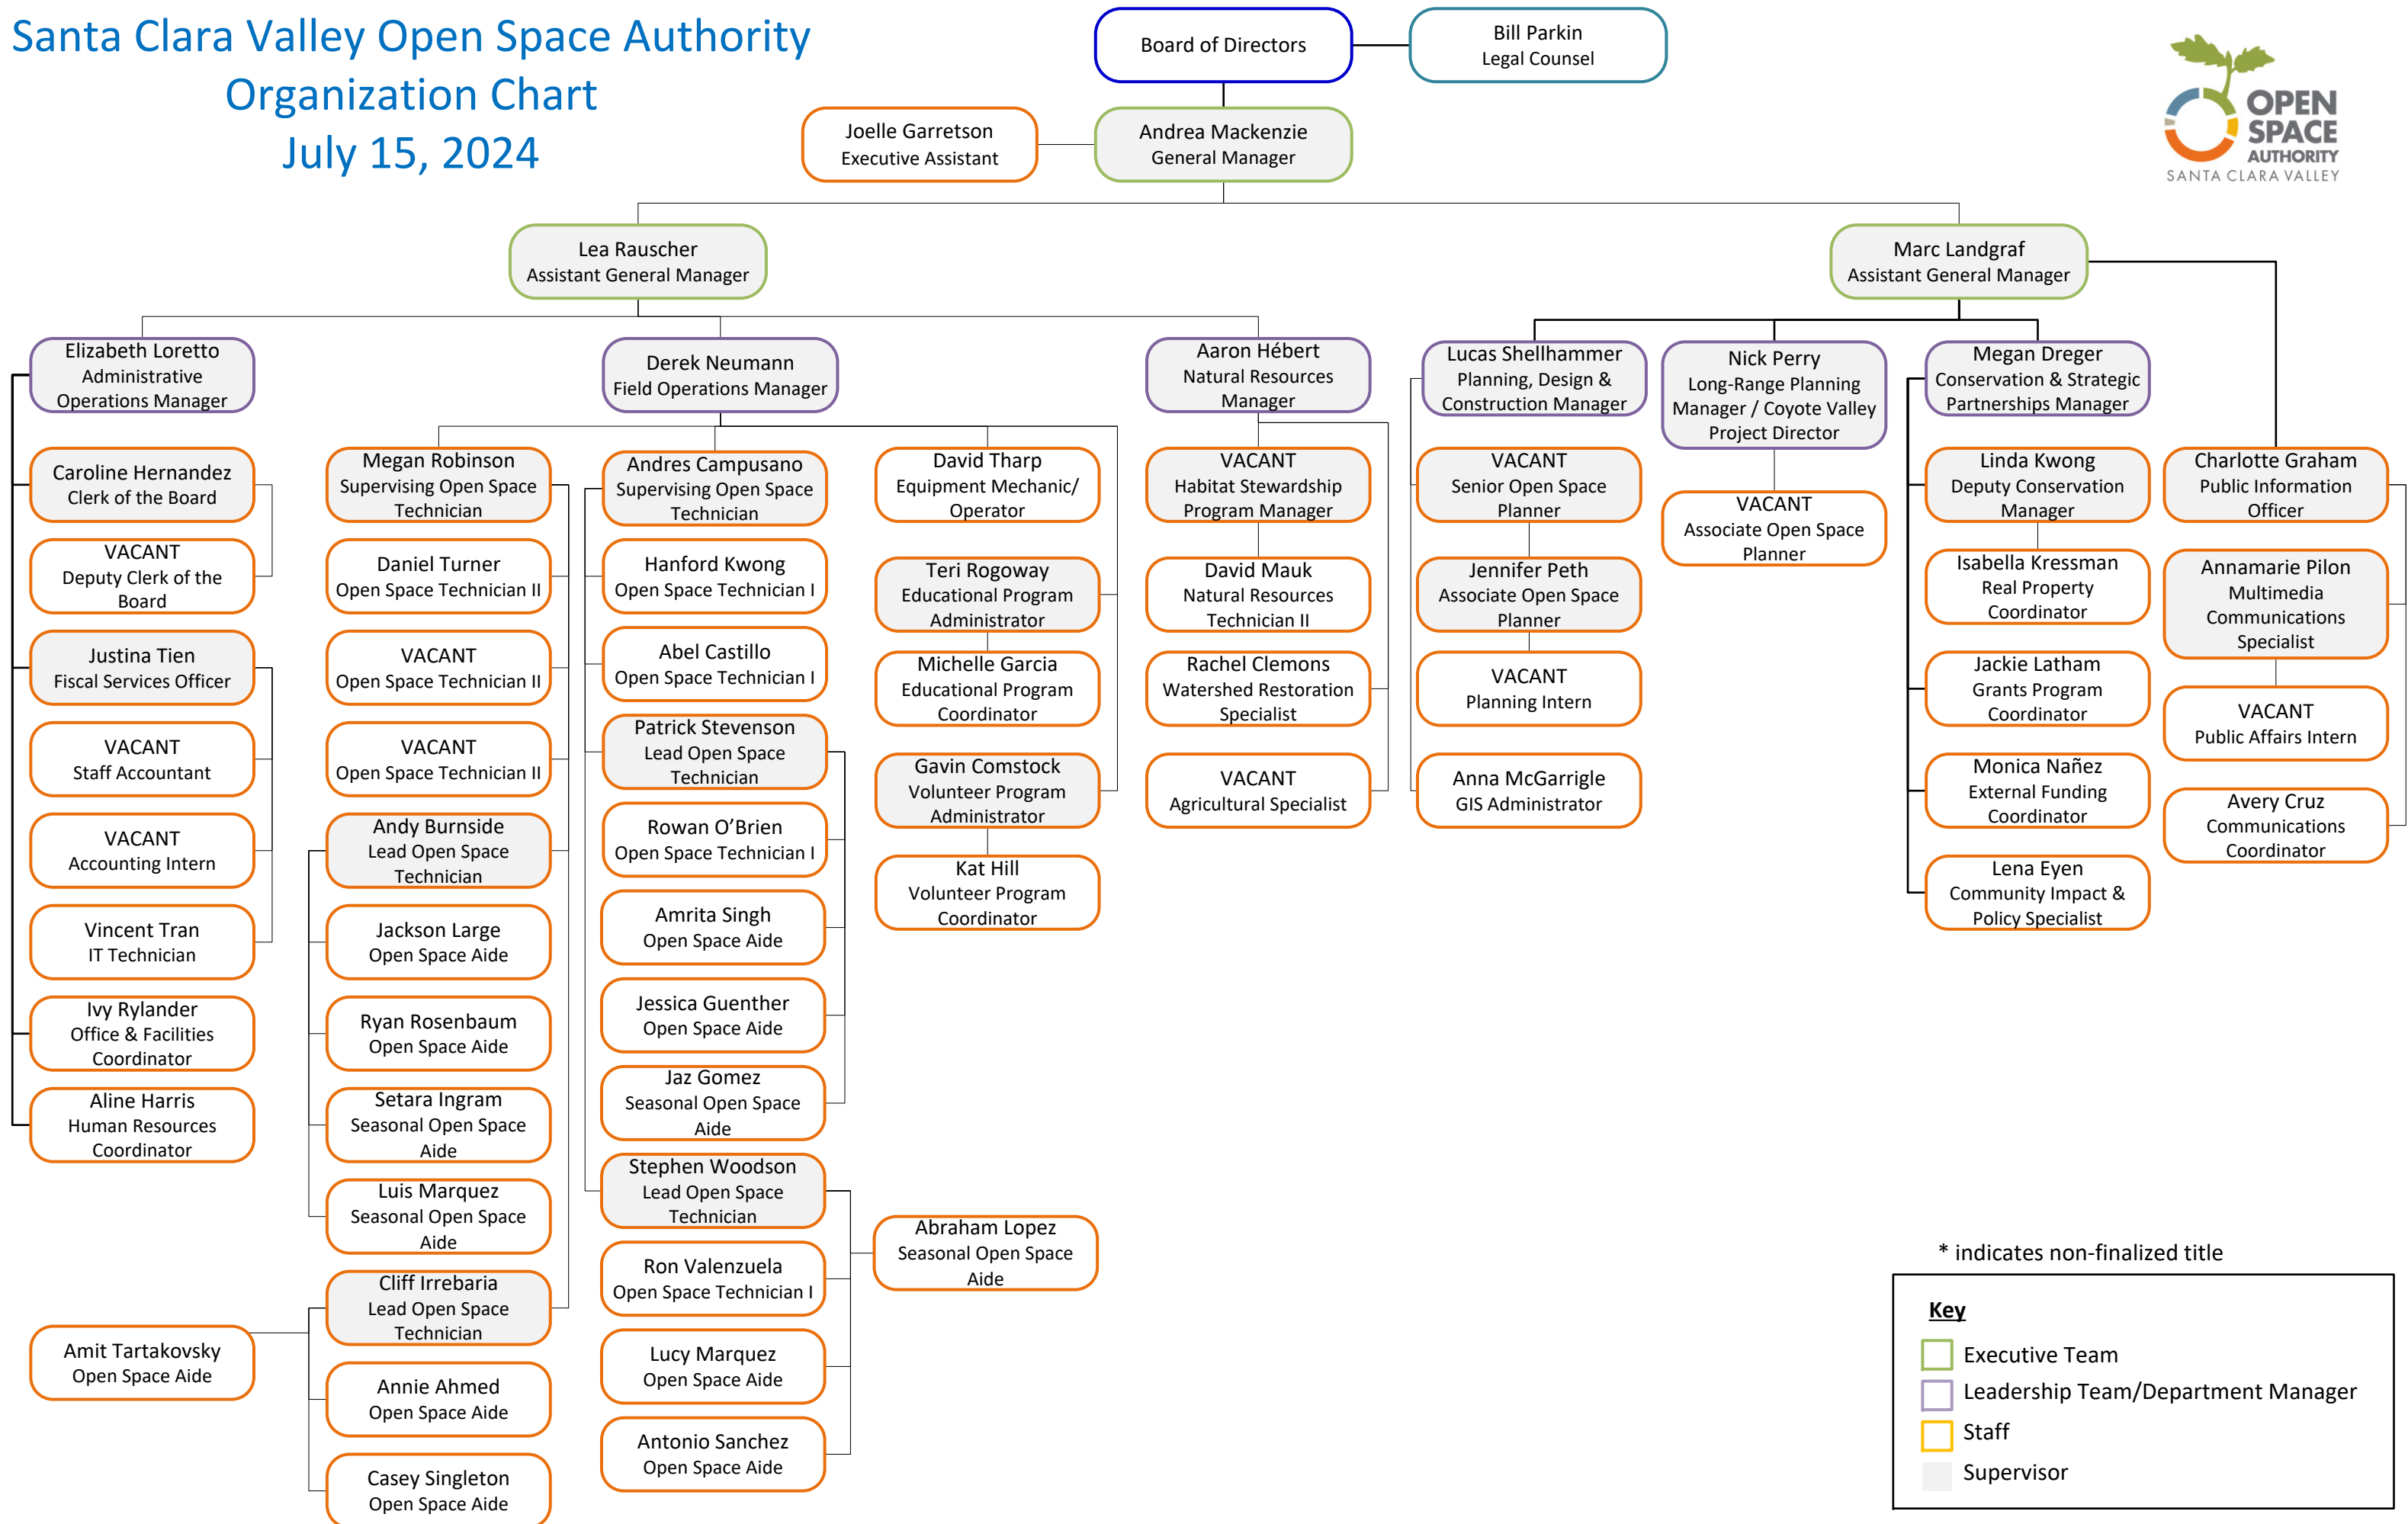

Santa Clara Valley Open Space Authority

Organization Chart

July 15, 2024

* indicates non-finalized title

Key

- Executive Team
- Leadership Team/Department Manager
- Staff
- Supervisor