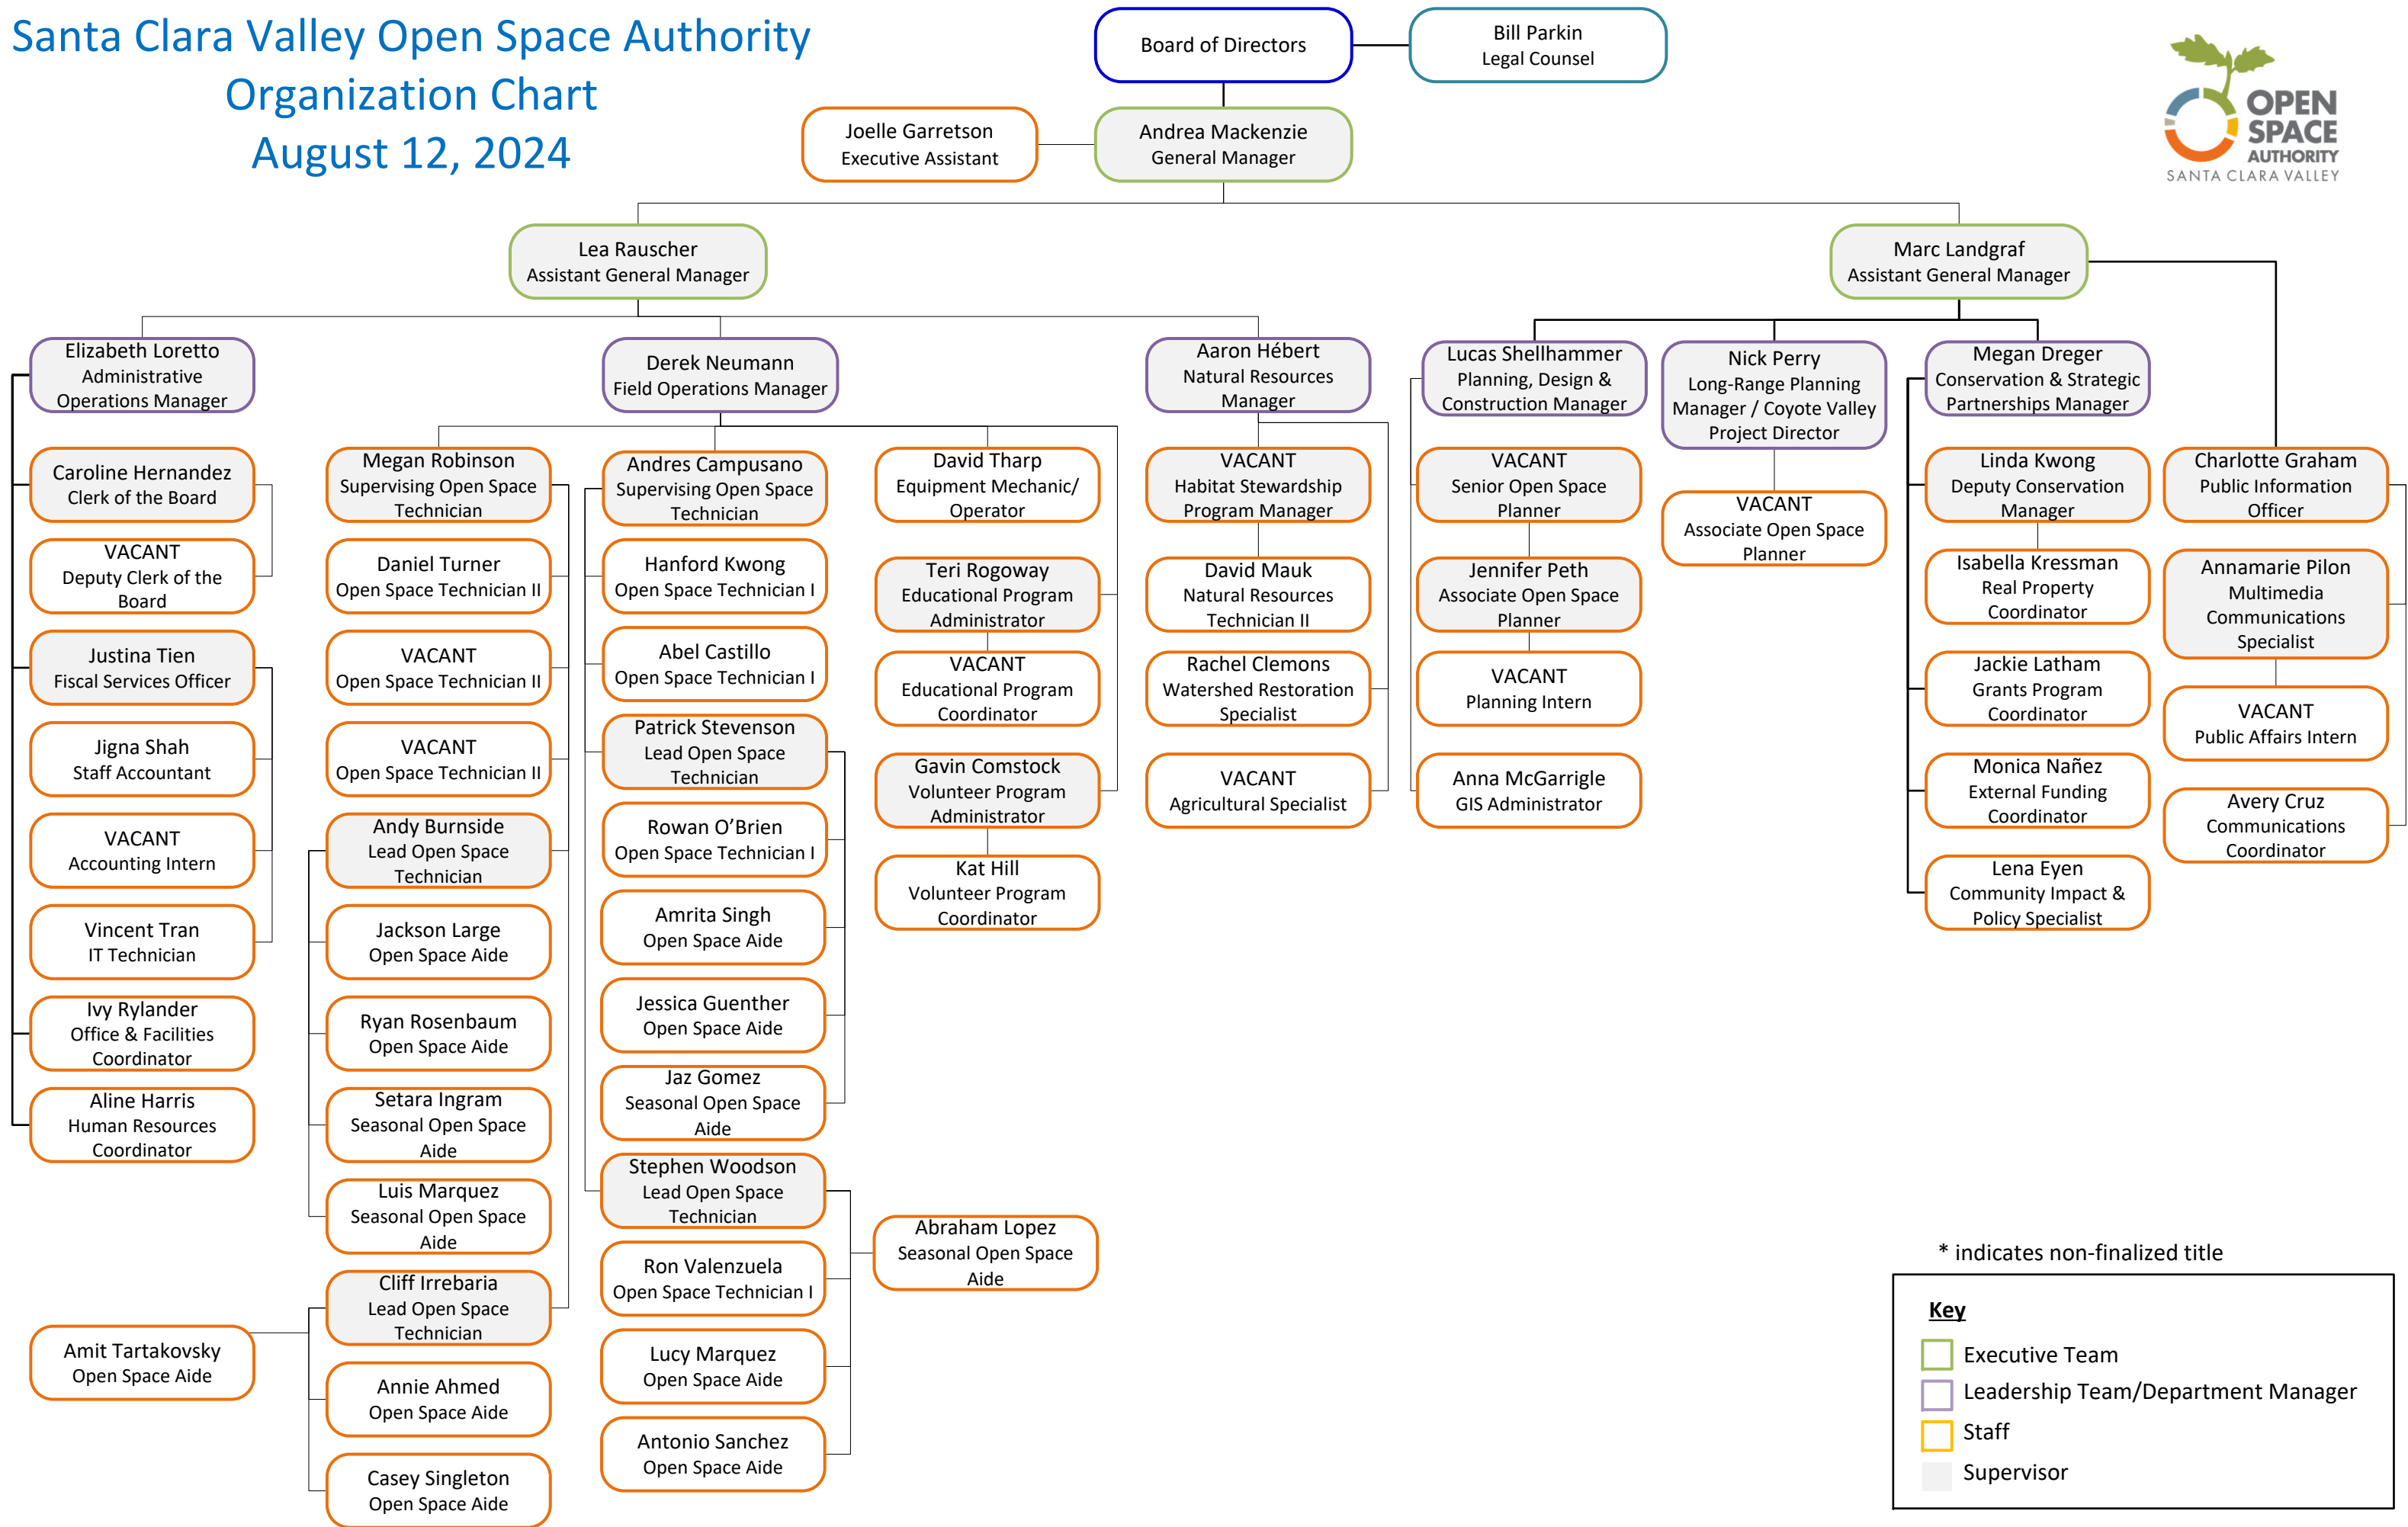

Santa Clara Valley Open Space Authority

Organization Chart

August 12, 2024

* indicates non-finalized title

Key	
 	Executive Team
 	Leadership Team/Department Manager
 	Staff
 	Supervisor